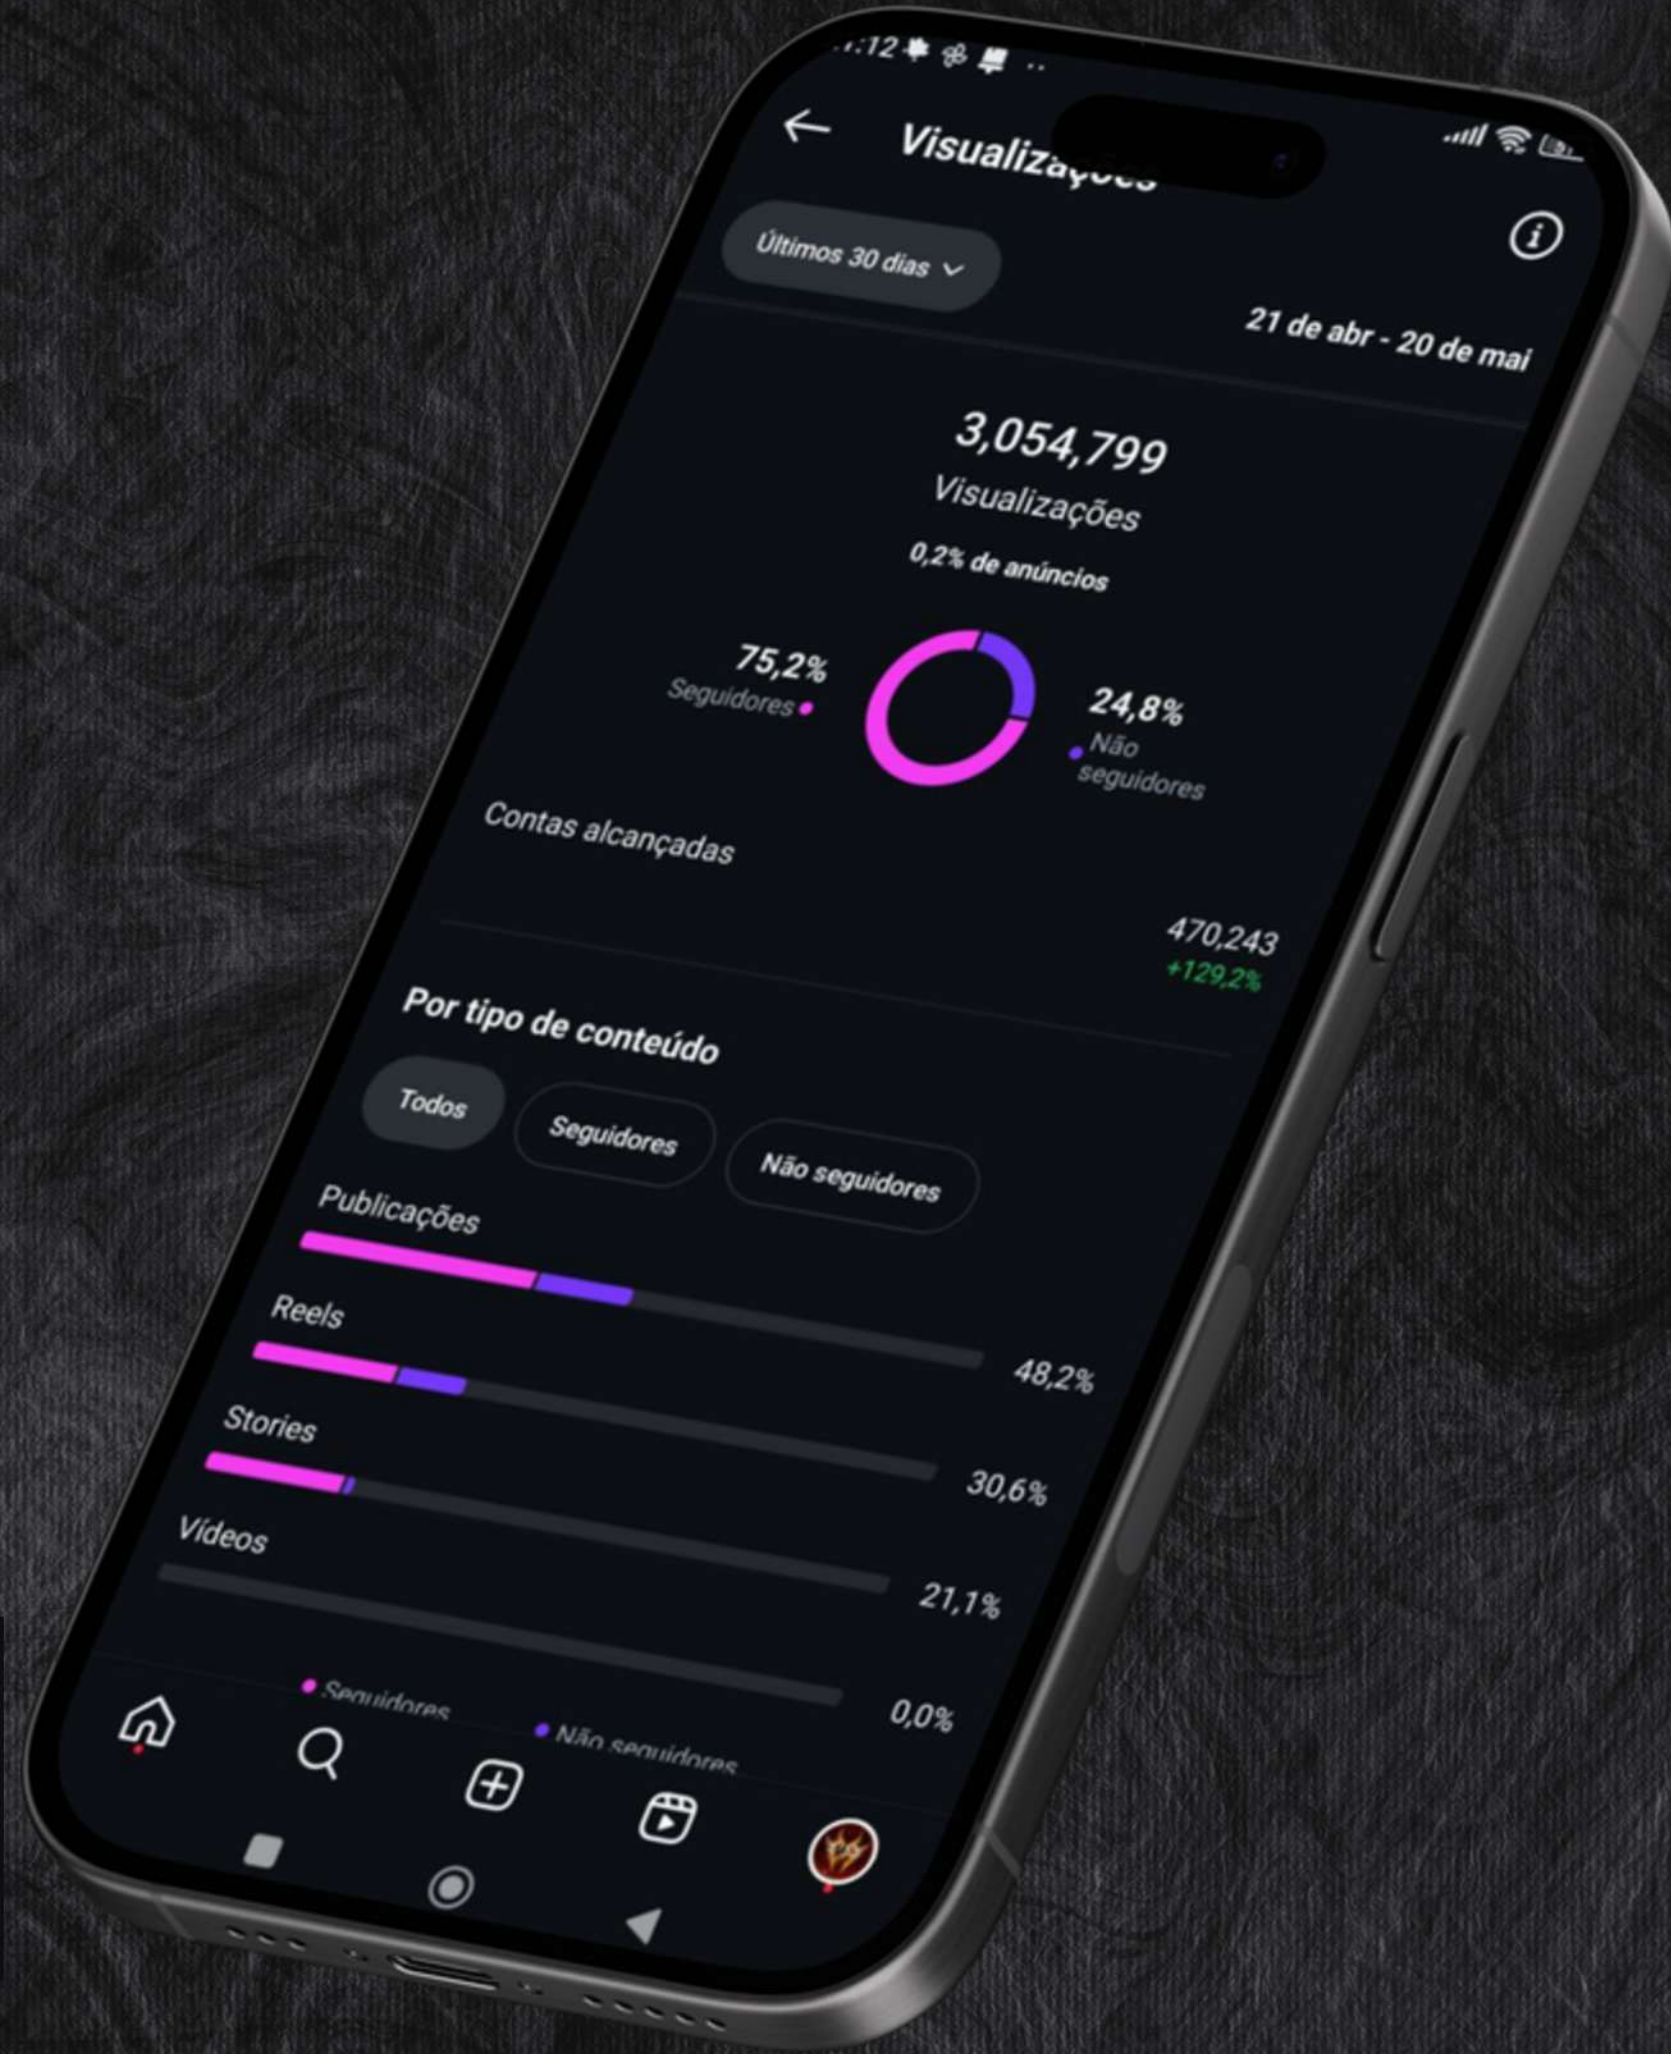

Hate

316K DE SEGUIDORES

182K DE FÃS

66K DE INSCRITOS

INTO THE SHADOWS

PÚBLICO

A black and white photograph of three women dressed in leather subculture attire. The woman in the center is seated, wearing a short-sleeved leather vest over a dark t-shirt, with her long, curly hair cascading down. She has prominent tattoos on her left arm, including a skull and musical notes. The woman on the left stands behind her, wearing a leather jacket and a dark top. The woman on the right stands to the right, wearing a leather motorcycle jacket and dark pants, with visible neck tattoos. The background is a dark, textured wall. The word "IMPRENESA" is overlaid in large, bold, white, sans-serif capital letters across the middle of the image.